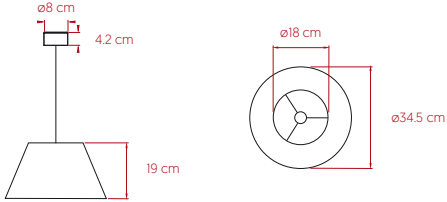

ZETA CONICA

by LZF Team

Medium Suspension **Lzf**

SIZE

REFERENCES

ZETA S18

COMPONENTS

Wood Veneer Shade

Black Metal Tripod

Black Metal Canopy - $\varnothing 8$ cm

Black Electrical Cable: 2.5 m

LIGHT SOURCE

Class I

220 - 240V

Recommended Bulb - Not Included

E27 Lamp Holder

LED Standard DIM 11 W, 1.100 lm

Energy Class F

*Measurements obtained by theoretical calculations at LZF using Ivory White shades & recommended bulbs. Veneer Ref: 20 Ivory White.

SELECT FROM FOLLOWING

WOOD VENEER FINISHES

● 21 - Natural Cherry

● 23 - Natural White

CANOPY, CABLE & TRIPOD FINISH

● BK - Matte Black / Black Cable & Black Tripod

PACKAGING

Box Size: 40 x 40 x 30 cm

Box Volume: 0.05 m³

Weight: Gross - 2.6 Kg | Net - 0.6 Kg