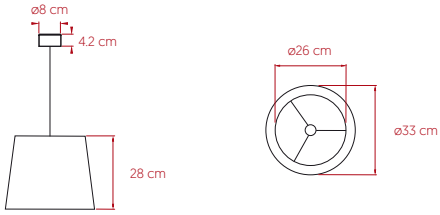

## SIZE

## PACKAGING

Box Size: 46 x 40 x 46 cm

Box Volume: 0.09 m<sup>3</sup>

Weight: Gross - 2.7 Kg | Net - 0.7 Kg