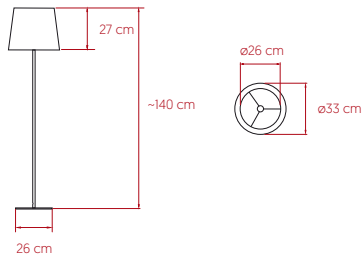

ZETA GRANDE

by LZf Team

Large Floor LZf

SIZE

REFERENCES

ZETA P26 BK
ZETA P26 BK DIM
ZETA P26 GD
ZETA P26 GD DIM

COMPONENTS

Wood Veneer Shade

Metal Base

Black Metal Tripod

Black Electrical Cable with On/Off Switch: 185 cm

Black Electrical Cable with Dimming Switch: 185 cm [DIM ref.]

LIGHT SOURCE

Class II  

220 - 240V: Dimmable

Recommended Bulb - Not Included

E27 Lamp Holder

LED Standard DIM 11 W, 1.100 lm

Energy Class F

SELECT FROM FOLLOWING

WOOD VENEER FINISHES

 21 - Natural Cherry

 23 - Natural White

METAL STRUCTURE

 BK - Matte Black

 GD - Gold

PACKAGING

Box Size:

Box 1: 46 x 40 x 36 cm | 0.07 m³ | 2.3 Kg [Shade]

Box 2: 30 x 30 x 150 cm | 0.14 m³ | 5.5 Kg [Foot]

Weight: Gross - 7.8 Kg | Net - 3.6 Kg