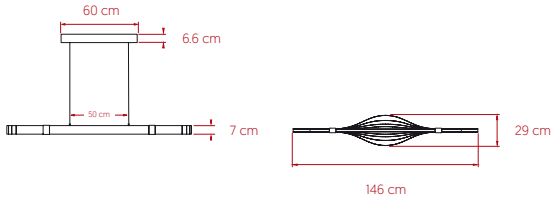

## SIZE

## COMPONENTS

Wood Veneer Shade

Metal Structure

Black Metal Canopy: 60 x 4 x 6.6 cm

Black Electrified Cable 2.5 m drop

2 Black Steel Cables 2.5 m drop

LIGHT SOURCE

Class I

## PACKAGING

Box Size: 154 x 54 x 11 cm

Box Volume: 0.09 m<sup>3</sup>

Weight: Gross - 11 Kg | Net - 6.5 Kg