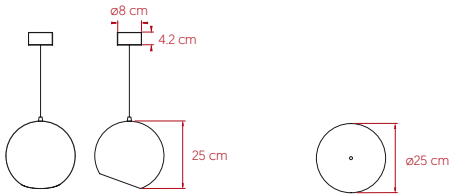

## SIZE

## COMPONENTS

Ceramic

White Metal Canopy - ø8 cm

White Electrical Cable: 2.5m

## PACKAGING

Box Size: 30 x 30 x 35,5 cm

Box Volume: 0.03 m<sup>3</sup>

Weight: Gross - 3.1 Kg | Net - 1.5 Kg