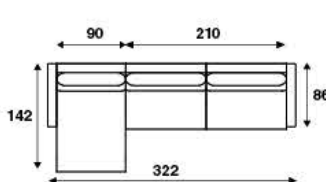

**Mare LC 311**  
dormeuse left

small armrest  
213 x 86 cm

**Mare LC 312**  
connection element right

small armrest  
213 x 86 cm

**Mare LC 313**  
connection element left

small armrest  
213 x 86 cm

## CONFIGURATIONS

\*The first productcode is the configuration as showed. The second productcode is the mirrored version.

**Mare LC 350 | 351\***  
configuration

small armrests  
262 x 142 cm

**Mare LC 352 | 353\***  
configuration

small armrests  
292 x 142 cm

**Mare LC 354 | 355\***  
configuration

small armrests  
322 x 142 cm

**Mare LC 356 | 357\***  
configuration

small armrest  
247 x 224 cm

**Mare LC 358 | 359\***  
configuration

small armrest  
277 x 224 cm

**Mare LC 360 | 361\***  
configuration

small armrest  
307 x 224 cm

**Mare LC 362**  
configuration

small armrests  
247 x 247 cm

**Mare LC 363**  
configuration

small armrests  
277 x 277 cm