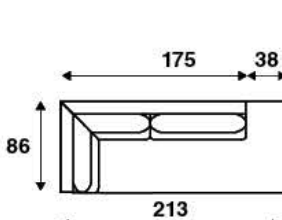

small armrests  
235 x 86 cm

**Mare LC 308**  
chaise longue right

small armrest  
142 x 90 cm

**Mare LC 309**  
chaise longue left

small armrest  
142 x 90 cm

**Mare LC 310**  
dormeuse right

small armrest  
213 x 86 cm

**Mare LC 311**  
dormeuse left

small armrest  
213 x 86 cm

**Mare LC 312**  
connection element right

small armrest  
213 x 86 cm

**Mare LC 313**  
connection element left

small armrest  
213 x 86 cm

## CONFIGURATIONS

\*The first productcode is the configuration as showed. The second productcode is the mirrored version.

**Mare LC 350 | 351\***  
configuration

small armrests  
262 x 142 cm

**Mare LC 352 | 353\***  
configuration

small armrests  
216 x 86 cm

**Mare LC 381 | 382\***  
configuration

small armrests  
246 x 86 cm

**Mare LC 383 | 384\***  
configuration

small armrests  
276 x 86 cm