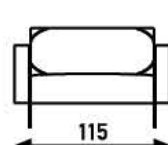

**Mare FC 300**  
footstool rectangle

63 x 83 x 43 cm

**Mare FC 301**  
footstool square

83 x 83 x 43 cm

**Mare LC 302**  
armchair

small armrests  
87 x 86 cm

**Mare LC 303**  
loveseat

small armrests  
115 x 86 cm

**Mare LC 304**  
2-seater sofa

small armrests  
149 x 86 cm

**Mare LC 305**  
2.2-seater sofa

small armrests  
175 x 86 cm

**Mare LC 306**  
2.5-seater sofa

small armrests  
204 x 86 cm

**Mare LC 307**  
3-seater sofa

small armrests  
247 x 224 cm

**Mare LC 376 | 375\***  
configuration

small armrests  
277 x 224 cm

**Mare LC 378 | 377\***  
configuration

small armrests  
307 x 224 cm

**Mare LC 379 | 380\***  
configuration

small armrests  
216 x 86 cm

**Mare LC 381 | 382\***  
configuration

small armrests  
246 x 86 cm

**Mare LC 383 | 384\***  
configuration

small armrests  
276 x 86 cm