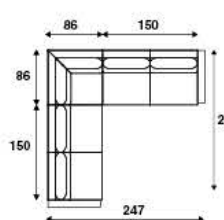

**Mare LC 311**  
dormeuse left

small armrest  
213 x 86 cm

**Mare LC 312**  
connection element right

small armrest  
213 x 86 cm

**Mare LC 313**  
connection element left

small armrest  
213 x 86 cm

## CONFIGURATIONS

\*The first productcode is the configuration as showed. The second productcode is the mirrored version.

**Mare LC 350 | 351\***  
configuration

small armrests  
262 x 142 cm

**Mare LC 352 | 353\***  
configuration

small armrests  
292 x 142 cm

**Mare LC 354 | 355\***  
configuration

small armrests  
322 x 142 cm

**Mare LC 356 | 357\***  
configuration

small armrest  
247 x 224 cm

**Mare LC 358 | 359\***  
configuration

small armrest  
277 x 224 cm

**Mare LC 360 | 361\***  
configuration

small armrest  
307 x 224 cm

**Mare LC 362**  
configuration

small armrests  
247 x 247 cm

**Mare LC 363**  
configuration

small armrests  
277 x 277 cm