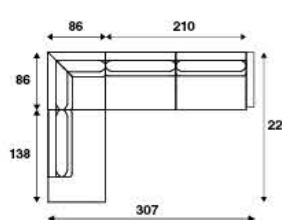

## CONFIGURATIONS

\*The first productcode is the configuration as showed. The second productcode is the mirrored version.

**Mare LC 350 | 351\***  
configuration

small armrests  
262 x 142 cm

**Mare LC 352 | 353\***  
configuration

small armrests  
292 x 142 cm

**Mare LC 354 | 355\***  
configuration

small armrests  
322 x 142 cm

**Mare LC 356 | 357\***  
configuration

small armrest  
247 x 224 cm

**Mare LC 358 | 359\***  
configuration

small armrest  
277 x 224 cm

**Mare LC 360 | 361\***  
configuration

small armrest  
307 x 224 cm

**Mare LC 362**  
configuration

small armrests  
247 x 247 cm

**Mare LC 363**  
configuration

small armrests  
277 x 277 cm

**Mare LC 364**  
configuration

small armrests  
307 x 307 cm

**Mare LC 365**  
configuration

small armrest  
299 x 213 cm

**Mare LC 366**  
configuration

small armrest  
299 x 213 cm

**Mare LC 368 | 367\***  
configuration