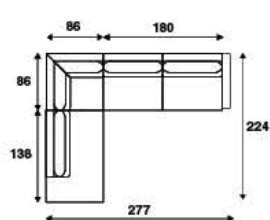

**Mare LC 311**  
dormeuse left

small armrest  
213 x 86 cm

**Mare LC 312**  
connection element right

small armrest  
213 x 86 cm

**Mare LC 313**  
connection element left

small armrest  
213 x 86 cm

## CONFIGURATIONS

\*The first productcode is the configuration as showed. The second productcode is the mirrored version.

**Mare LC 350 | 351\***  
configuration

small armrests  
262 x 142 cm

**Mare LC 352 | 353\***  
configuration

small armrests  
292 x 142 cm

**Mare LC 354 | 355\***  
configuration

small armrests  
322 x 142 cm

**Mare LC 356 | 357\***  
configuration

small armrest  
247 x 224 cm

**Mare LC 358 | 359\***  
configuration

small armrest  
277 x 224 cm

**Mare LC 360 | 361\***  
configuration

small armrest  
307 x 224 cm

**Mare LC 362**  
configuration

small armrests  
247 x 247 cm

**Mare LC 363**  
configuration

small armrests  
277 x 277 cm