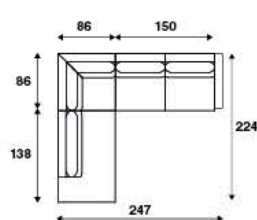

**Mare LC 311**  
dormeuse left

small armrest  
213 x 86 cm

**Mare LC 312**  
connection element right

small armrest  
213 x 86 cm

**Mare LC 313**  
connection element left

small armrest  
213 x 86 cm

## CONFIGURATIONS

\*The first productcode is the configuration as showed. The second productcode is the mirrored version.

**Mare LC 350 | 351\***  
configuration

small armrests  
262 x 142 cm

**Mare LC 352 | 353\***  
configuration

small armrests  
292 x 142 cm

**Mare LC 354 | 355\***  
configuration

small armrests  
322 x 142 cm

**Mare LC 356 | 357\***  
configuration

small armrest  
247 x 224 cm

**Mare LC 358 | 359\***  
configuration

small armrest  
277 x 224 cm

**Mare LC 360 | 361\***  
configuration

small armrest  
307 x 224 cm

**Mare LC 362**  
configuration

small armrests  
247 x 247 cm

**Mare LC 363**  
configuration

small armrests  
277 x 277 cm