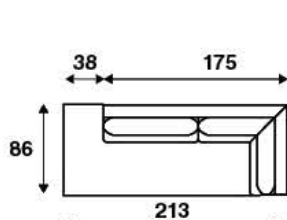

small armrests  
235 x 86 cm

**Mare LC 308**  
chaise longue right

small armrest  
142 x 90 cm

**Mare LC 309**  
chaise longue left

small armrest  
142 x 90 cm

**Mare LC 310**  
dormeuse right

small armrest  
213 x 86 cm

**Mare LC 311**  
dormeuse left

small armrest  
213 x 86 cm

**Mare LC 312**  
connection element right

small armrest  
213 x 86 cm

**Mare LC 313**  
connection element left

small armrest  
213 x 86 cm

## CONFIGURATIONS

\*The first productcode is the configuration as showed. The second productcode is the mirrored version.

**Mare LC 350 | 351\***  
configuration

small armrests  
262 x 142 cm

**Mare LC 352 | 353\***  
configuration

small armrests  
216 x 86 cm

**Mare LC 381 | 382\***  
configuration

small armrests  
246 x 86 cm

**Mare LC 383 | 384\***  
configuration

small armrests  
276 x 86 cm