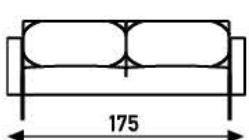

**Mare FC 300**  
footstool rectangle

63 x 83 x 43 cm

**Mare FC 301**  
footstool square

83 x 83 x 43 cm

**Mare LC 302**  
armchair

small armrests  
87 x 86 cm

**Mare LC 303**  
loveseat

small armrests  
115 x 86 cm

**Mare LC 304**  
2-seater sofa

small armrests  
149 x 86 cm

**Mare LC 305**  
2.2-seater sofa

small armrests  
175 x 86 cm

**Mare LC 306**  
2.5-seater sofa

small armrests  
204 x 86 cm

**Mare LC 307**  
3-seater sofa

small armrests  
247 x 224 cm

**Mare LC 376 | 375\***  
configuration

small armrests  
277 x 224 cm

**Mare LC 378 | 377\***  
configuration

small armrests  
307 x 224 cm

**Mare LC 379 | 380\***  
configuration

small armrests  
216 x 86 cm

**Mare LC 381 | 382\***  
configuration

small armrests  
246 x 86 cm

**Mare LC 383 | 384\***  
configuration

small armrests  
276 x 86 cm