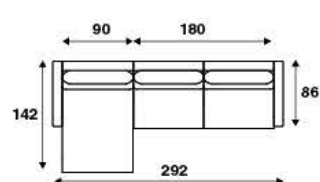

small armrests  
235 x 86 cm

**Mare LC 308**  
chaise longue right

small armrest  
142 x 90 cm

**Mare LC 309**  
chaise longue left

small armrest  
142 x 90 cm

**Mare LC 310**  
dormeuse right

small armrest  
213 x 86 cm

**Mare LC 311**  
dormeuse left

small armrest  
213 x 86 cm

**Mare LC 312**  
connection element right

small armrest  
213 x 86 cm

**Mare LC 313**  
connection element left

small armrest  
213 x 86 cm

## CONFIGURATIONS

\*The first productcode is the configuration as showed. The second productcode is the mirrored version.

**Mare LC 350 | 351\***  
configuration

small armrests  
262 x 142 cm

**Mare LC 352 | 353\***  
configuration

small armrests  
292 x 142 cm

**Mare LC 354 | 355\***  
configuration

small armrests  
322 x 142 cm

**Mare LC 356 | 357\***  
configuration

small armrest  
247 x 224 cm

**Mare LC 358 | 359\***  
configuration