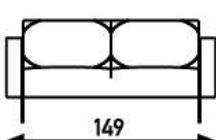

**Mare FC 300**  
footstool rectangle

63 x 83 x 43 cm

**Mare FC 301**  
footstool square

83 x 83 x 43 cm

**Mare LC 302**  
armchair

small armrests  
87 x 86 cm

**Mare LC 303**  
loveseat

small armrests  
115 x 86 cm

**Mare LC 304**  
2-seater sofa

small armrests  
149 x 86 cm

**Mare LC 305**  
2.2-seater sofa

small armrests  
175 x 86 cm

**Mare LC 306**  
2.5-seater sofa

small armrests  
204 x 86 cm

**Mare LC 307**  
3-seater sofa

small armrests  
247 x 224 cm

**Mare LC 376 | 375\***  
configuration

small armrests  
277 x 224 cm

**Mare LC 378 | 377\***  
configuration

small armrests  
307 x 224 cm

**Mare LC 379 | 380\***  
configuration

small armrests  
216 x 86 cm

**Mare LC 381 | 382\***  
configuration

small armrests  
246 x 86 cm

**Mare LC 383 | 384\***  
configuration

small armrests  
276 x 86 cm