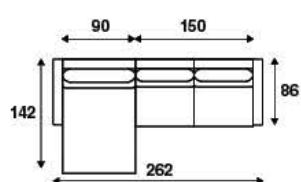

small armrests  
235 x 86 cm

**Mare LC 308**  
chaise longue right

small armrest  
142 x 90 cm

**Mare LC 309**  
chaise longue left

small armrest  
142 x 90 cm

**Mare LC 310**  
dormeuse right

small armrest  
213 x 86 cm

**Mare LC 311**  
dormeuse left

small armrest  
213 x 86 cm

**Mare LC 312**  
connection element right

small armrest  
213 x 86 cm

**Mare LC 313**  
connection element left

small armrest  
213 x 86 cm

## CONFIGURATIONS

\*The first productcode is the configuration as showed. The second productcode is the mirrored version.

**Mare LC 350 | 351\***  
configuration

small armrests  
262 x 142 cm

**Mare LC 352 | 353\***  
configuration

small armrests  
292 x 142 cm

**Mare LC 354 | 355\***  
configuration

small armrests  
322 x 142 cm

**Mare LC 356 | 357\***  
configuration

small armrest  
247 x 224 cm

**Mare LC 358 | 359\***  
configuration