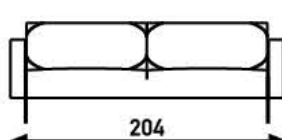

**Mare FC 300**  
footstool rectangle

63 x 83 x 43 cm

**Mare FC 301**  
footstool square

83 x 83 x 43 cm

**Mare LC 302**  
armchair

small armrests  
87 x 86 cm

**Mare LC 303**  
loveseat

small armrests  
115 x 86 cm

**Mare LC 304**  
2-seater sofa

small armrests  
149 x 86 cm

**Mare LC 305**  
2.2-seater sofa

small armrests  
175 x 86 cm

**Mare LC 306**  
2.5-seater sofa

small armrests  
204 x 86 cm

**Mare LC 307**  
3-seater sofa

small armrests  
247 x 224 cm

**Mare LC 376 | 375\***  
configuration

small armrests  
277 x 224 cm

**Mare LC 378 | 377\***  
configuration

small armrests  
307 x 224 cm

**Mare LC 379 | 380\***  
configuration

small armrests  
216 x 86 cm

**Mare LC 381 | 382\***  
configuration

small armrests  
246 x 86 cm

**Mare LC 383 | 384\***  
configuration

small armrests  
276 x 86 cm