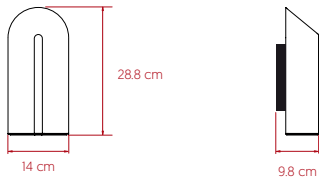

SIZE

REFERENCES

IGLU A

COMPONENTS

Wood Veneer Shade

White Metal Back Plate

Matte Satin Acrylic Diffuser

LIGHT SOURCE

Class II  

220 - 240V

Recommended Bulb - Not Included
E14 Lamp Holder
T28 LED Satin White Tubular DIM 8 W, 950 lm
Energy Class E

SELECT FROM FOLLOWING

WOOD VENEER FINISHES

- | | |
|---|---|
|  20 - Ivory White |  22 - Natural Beech |
|  21 - Natural Cherry |  23 - Natural White |
|  24 - Yellow |  29 - Grey |
|  25 - Orange |  33 - Pale Rose |
|  26 - Red |  34 - Sea Blue |
|  28 - Blue | |

PACKAGING

Box Size: 19 x 19 x 35 cm

Box Volume: 0.02 m³

Weight: Gross - 1 Kg | Net - 1.4 Kg