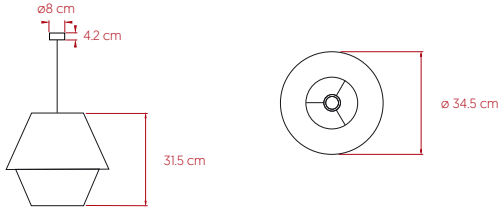

HOTEL

by Mariví Calvo

Large Suspension **lzf**

SIZE

REFERENCES

HOTEL SG

COMPONENTS

Wood Veneer Shade

Black Metal Tripod

Black Metal Canopy - $\varnothing 8$ cm

Black Electrical Cable: 2.5 m

LIGHT SOURCE

Class I

220 - 240V

Recommended Bulb
E27 Lamp Holder
LED Standard DIM 11 W, 1.100 lm
Energy Class F

SELECT FROM FOLLOWING

WOOD VENEER FINISHES

- 20 - Ivory White
- 21 - Natural Cherry
- 22 - Natural Beech
- 23 - Natural White

CANOPY, CABLE & TRIPOD FINISH

- BK - Matte Black / Black Cable & Black Tripod

PACKAGING

Box Size: 46 x 40 x 46 cm

Box Volume: 0.09 m³

Weight: Gross - 2.8 Kg | Net - 0.7 Kg