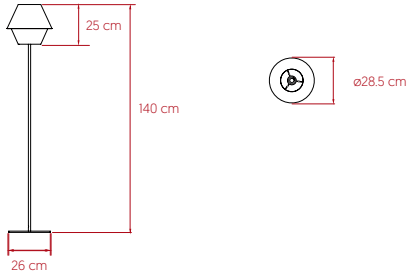

HOTEL

by Mariví Calvo

Floor **lzf**

SIZE

REFERENCES

HOTEL P BK
HOTEL P BK DIM
HOTEL P GD
HOTEL P GD DIM

COMPONENTS

Wood Veneer Shade

Metal Base

Black Metal Tripod

Black Electrical Cable with On/Off Switch: 185 cm

Black Electrical Cable with Dimming Switch: 185 cm [DIM ref.]

LIGHT SOURCE

Class II  

220 - 240V

Recommended Bulb
E27 Lamp Holder
LED Standard DIM 11 W, 1.100 lm
Energy Class F

SELECT FROM FOLLOWING

WOOD VENEER FINISHES

-  20 - Ivory White
-  22 - Natural Beech
-  21 - Natural Cherry
-  23 - Natural White

METAL STRUCTURE

-  BK - Matte Black
-  GD - Gold

PACKAGING

Box Size:

Box 1: 46 x 40 x 36 cm | 0.07 m³ | 2.2 Kg [Shade]

Box 2: 30 x 30 x 150 cm | 0.14 m³ | 5.5 Kg [Foot]

Weight: Gross - 7.7 Kg | Net - 3.5 Kg