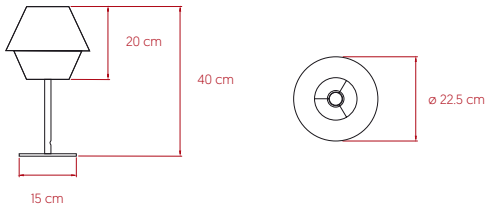

HOTEL

by Mariví Calvo

Table **lzf**

SIZE

REFERENCES

HOTEL M BK
HOTEL M BK DIM
HOTEL M GD
HOTEL M GD DIM

COMPONENTS

Wood Veneer Shade

Black Metal Tripod

Metal Foot & Base

Black Electrical Cable with On/Off Switch: 145 cm

Black Electrical Cable with Dimming Switch: 145 cm [*DIM ref.]

LIGHT SOURCE

Class II  

220 - 240V

Recommended Bulb - Not Included

 22 - Natural Beech

 23 - Natural White

METAL FINISHES

 BK - Matte Black

 GD - Gold

PACKAGING

Box Size: 30 x 30 x 55 cm

Box Volume: 0.05 m³